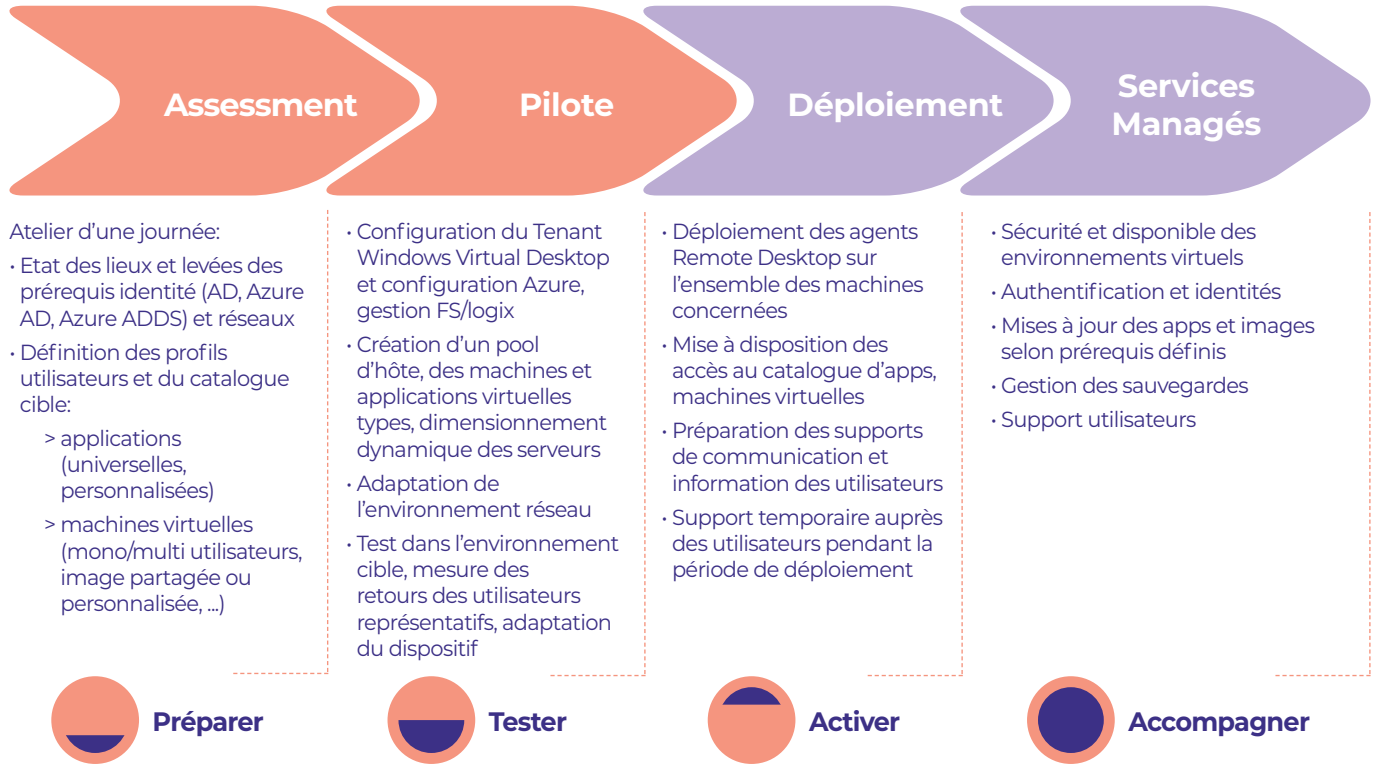

Virtual Desktop by Infeeny

A customized and modular solution that is part of a continuous improvement process

Security and Operational Availability Updates

“The assurance of digital resources aligned with the needs of your employees”

- **A single point contact** for the entire value chain of the project. **360° coverage** including services, terminals and licences
- **Automated sourcing and scaling** of virtual desktops and applications. **Security support** (perimeter/identities/patches) without constraints for the user.
- **Controlled costs**: no infrastructure investments, pay per use (Azure and M365 subscriptions)
- **Project time** halved thanks to task automation.

econocom | Major actor in the world of Microsoft

200
experts Microsoft
100 certified Professionnals

Top 3
Microsoft Reseller in Belgium
Dedicated licensing team

4
centers of expertise
Brussels, Paris, Lyon Bordeaux

4
services centers
Lille, Grenoble, Roumania, Rabat

13 Gold certifications

Gold Applications Development
Gold Cloud Platform
Gold Cloud Productivity
Gold Collaboration And Content
Gold Data Analytics
Gold Data Platform
Gold Datacenter
Gold Enterprise Mobility Management
Gold Messaging
Gold Windows and Devices

Specialist: Adoption and Change Management